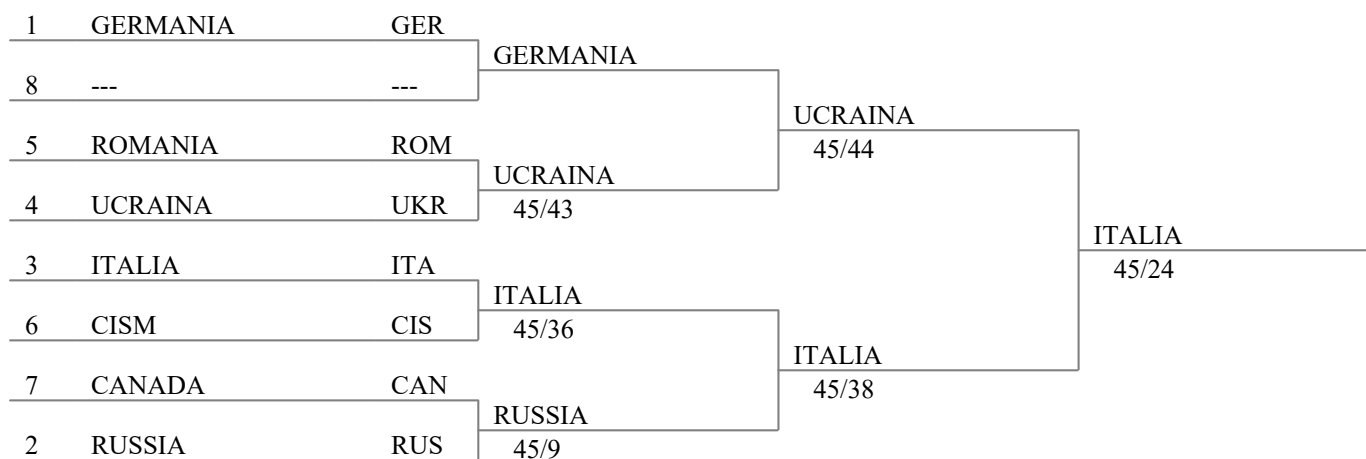

ITALY - Acireale (CT)
 Campionati del Mondo Militari - CISM MWC 2017 - Men Sabre Team
 Men Sabre Team

Overall ranking (ordered by ranking - 7 teams)

| rank | name | club | nat. |
|------|---|-------|------|
| 1 | ITALIA NERI Matteo OCCHIUZZI Diego PELLEGRINI Albert REPETTI Giovanni | | ITA |
| 2 | UCRAINA PLATONOV Bogdan STATSENKO Oleksii YAGODKA Andriy | | UKR |
| 3 | GERMANIA HUBERS Richard KINDLER Maximilia SANITA Andre SZABO Matyas | | GER |
| 4 | RUSSIA EFIMOV Kirill IBRAGIMOV Kamil ISKANDAROV Viac TRUSHAKOV Aleks | | RUS |
| 5 | CISM CHUNG Ho Jin GARNERET Xavier HA Han Sol | CISM | CIS |
| 6 | ROMANIA BADEA Alin CIORNILA Sergiu CRUTU Mihai IANCU George | | ROM |
| 7 | CANADA BERUBE Jesse PAGEAU Marc-Alex WHELAN Garrett | CANAD | CAN |

ITALY - Acireale (CT)
 Campionati del Mondo Militari - CISM MWC 2017 - Men Sabre Team
 Men Sabre Team

Tableau of 8

Semi-finals

Final

Third place

ITALY - Acireale (CT)
Campionati del Mondo Militari - CISM MWC 2017 - Men Sabre Team
Men Sabre Team

Formula of the competition

Direct elimination : 7 teams

Direct tableau

Match for 3rd place

ITALY - Acireale (CT)
 Campionati del Mondo Militari - CISM MWC 2017 - Men Sabre Team
 Men Sabre Team

Teams (all, ordered by fencer number - 7 teams)