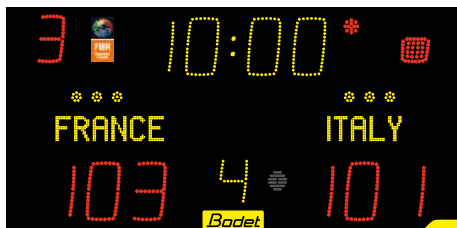

2000 RANGE

» 25 cm series
Viewing distance 120 m

8025 ALPHA