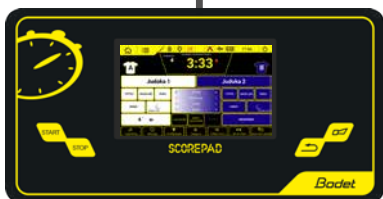

TV & VIDEO SCREEN

To follow every fight in real time

- ✦ Connection to SCOREPAD (HDMI)
- ✦ Customisation of the display screen via SCOREPAD

HDMI

USB

ETHERNET