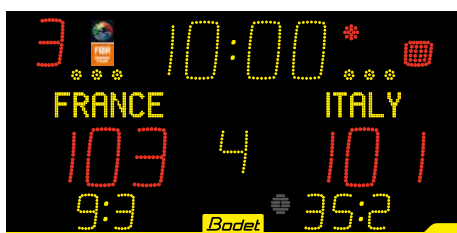

2000 RANGE

» 25 cm series
Viewing distance 120 m

8025 ALPHA 

8025-F6 ALPHA 

8T125 ALPHA 

8T125-F6 ALPHA 

8T225 ALPHA 

8NT325 ALPHA 