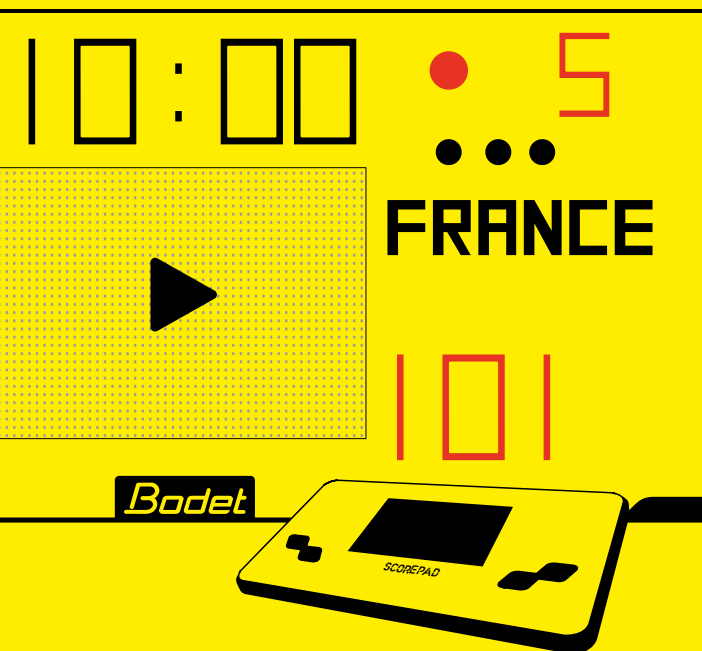

Bodet

Sports Display

SCOREBOARDS | SCORING CONTROL SOLUTIONS

Show your passion for sport

Bodet is a French family company founded in 1868.

It has earned a reputation for its expertise in time management, building on its primary activity of tower clock restoration as Bodet Campanaire.