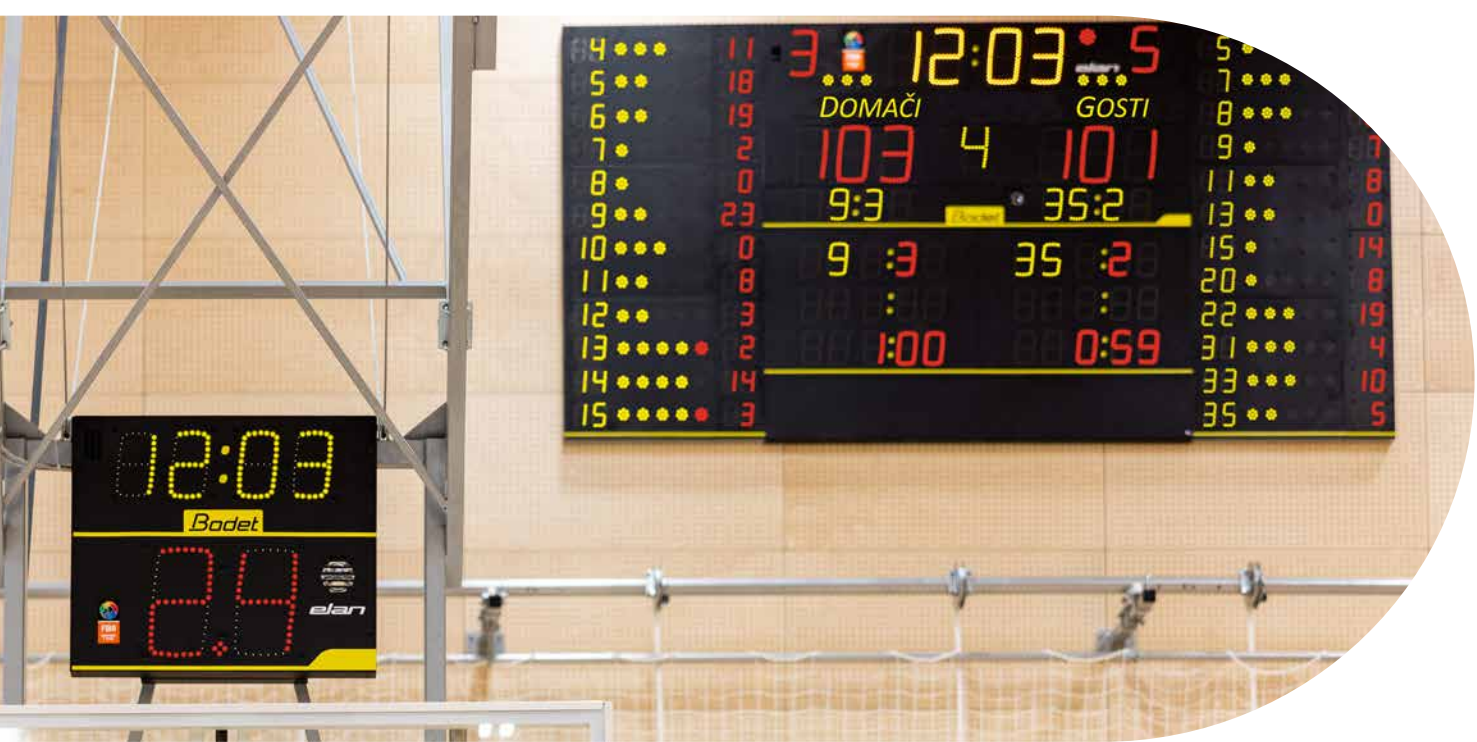

3000 RANGE

» 15 cm series - Viewing distance 60 m

8015 ALPHA

8015-F6 ALPHA

8T215 ALPHA

8T215-F6 ALPHA

	8015	8015-F6	8T215	8T215-F6
Size (L x H x W in mm)	L 1200 H 700 W 65	L 2130 H 1000 W 65	L 1200 H 1000 W 65	L 2130 H 1000 W 65
Weight	24	55	54	84
Game clock / local time	•	•	•	•
Scores	•	•	•	•
Time-out	•	•	•	•
End of period / game clock stopped indicator	•	•	•	•
Period number	•	•	•	•
Team fouls	•	•	•	•
Penalty timers			•	•
Result of the previous sets			•	•
Sets won	•	•	•	•
Individual fouls with player numbers		•		•