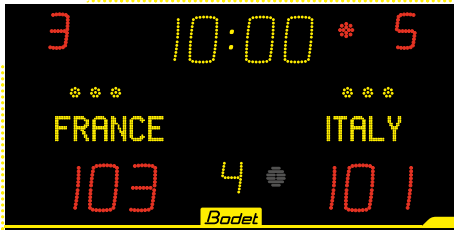

- For displaying a scrolling message and configuring team names

Classic

TEAM SPIRIT

Bodet Sport designs scoreboards meeting the needs and playing level of each team. We offer scoreboards that comply with the precise rules of each individual sport

3000 RANGE

» 15 cm series - Viewing distance 60 m

8015 ALPHA

8015-F6 ALPHA

8T215 ALPHA

8T215-F6 ALPHA

	8015	8015-F6	8T215	8T215-F6
Size (L x H x W in mm)	L 1200 H 700 W 65	L 2130 H 1000 W 65	L 1200 H 1000 W 65	L 2130 H 1000 W 65
Weight	24	55	54	84
Game clock / local time	•	•	•	•
Scores	•	•	•	•
Time-out	•	•	•	•
End of period / game clock stopped indicator	•	•	•	•
Period number	•	•	•	•
Team fouls	•	•	•	•
Penalty timers			•	•
Result of the previous sets			•	•
Sets won	•	•	•	•
Individual fouls with player numbers		•		•

» 20 cm series - Viewing distance 90 m

8020 ALPHA

8T120 ALPHA

8T120-F6 ALPHA

8T220 ALPHA

8NT220 ALPHA

8NT220-F10 ALPHA

	8020	8T120	8T120-F6
Size (L x H x W in mm)	L 2000 H 1000 W 65	L 2000 H 1000 W 65	L 2930 H 1000 W 65
Weight	53	55	85
Game clock / local time	•	•	•
Scores	•	•	•
Time-out	•	•	•
End of period / game clock stopped indicator	•	•	•
Period number	•	•	•
Team fouls	•	•	•
Penalty timers		•	•
Result of the previous sets		•	•
Sets won	•	•	•
Penalty timers with player numbers			
Individual fouls with player numbers			•