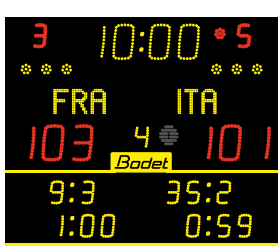

- For displaying a scrolling message and configuring team names

Classic

TEAM SPIRIT

Bodet Sport designs scoreboards meeting the needs and playing level of each team. We offer scoreboards that comply with the precise rules of each individual sport

3000 RANGE

» 15 cm series - Viewing distance 60 m

8015 ALPHA

8015-F6 ALPHA

8T215 ALPHA

8T215-F6 ALPHA

	8015	8015-F6	8T215	8T215-F6
Size (L x H x W in mm)	L 1200 H 700 W 65	L 2130 H 1000 W 65	L 1200 H 1000 W 65	L 2130 H 1000 W 65
Weight	24	55	54	84
Game clock / local time	•	•	•	•
Scores	•	•	•	•
Time-out	•	•	•	•
End of period / game clock stopped indicator	•	•	•	•
Period number	•	•	•	•
Team fouls	•	•	•	•
Penalty timers			•	•
Result of the previous sets			•	•
Sets won	•	•	•	•
Individual fouls with player numbers		•		•

» 20 cm series - Viewing distance 90 m

8020 ALPHA

8T120 ALPHA

8T120-F6 ALPHA

8T220 ALPHA

8NT220 ALPHA

8NT220-F10 ALPHA

	8020	8T120	8T120-F6
Size (L x H x W in mm)	L 2000 H 1000 W 65	L 2000 H 1000 W 65	L 2930 H 1000 W 65
Weight	53	55	85
Game clock / local time	•	•	•
Scores	•	•	•
Time-out	•	•	•
End of period / game clock stopped indicator	•	•	•
Period number	•	•	•
Team fouls	•	•	•
Penalty timers		•	•
Result of the previous sets		•	•
Sets won	•	•	•
Penalty timers with player numbers			
Individual fouls with player numbers			•