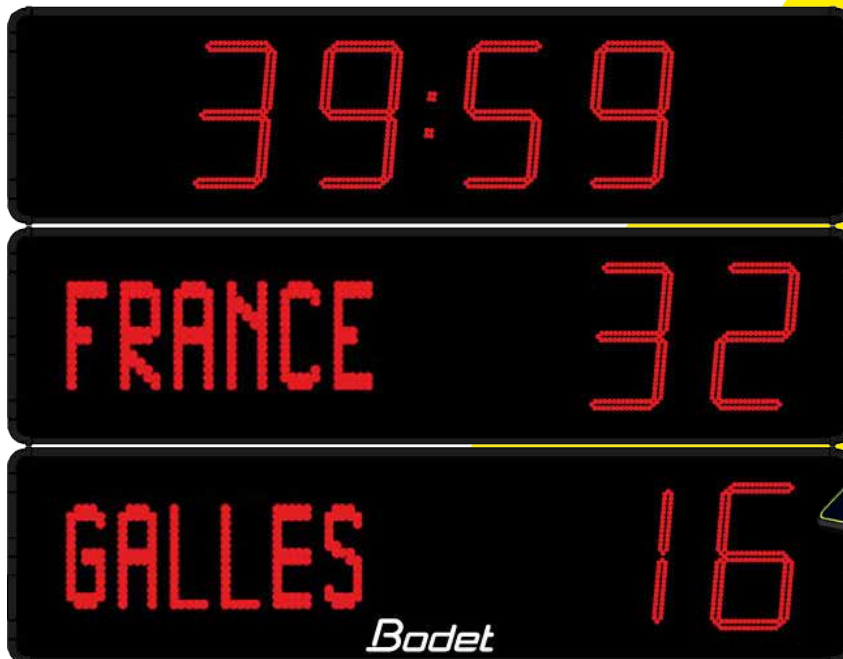

2045 ALPHA

+ Programmable team names