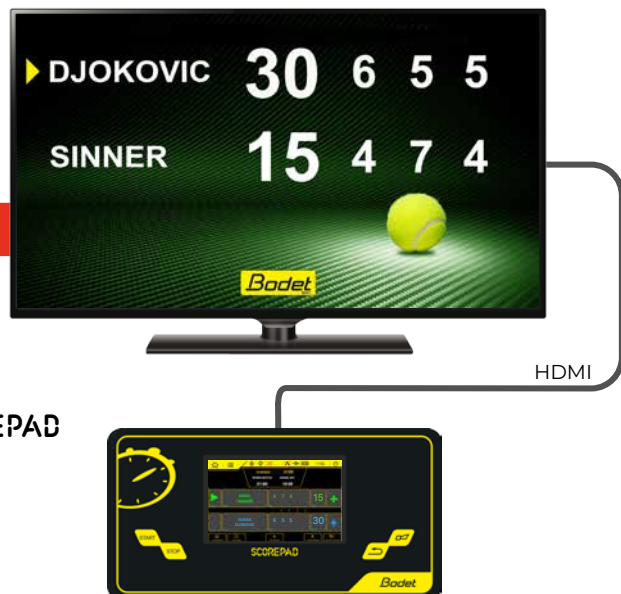

COURT

>> SPORTS WITH SETS

TV & VIDEO SCREEN

To follow every game in real time

- + Connection to SCOREPAD (HDMI)
- + Customisation of the display screen via SCOREPAD

SCOREPAD

- + Size: L 380 x H 200 mm
- + Touchscreen display: 7 inches
- + Wireless or wired communication

BTX8020 SET

- + Size: L 2000 x H 620 mm
- + Indoor or outdoor scoreboard dedicated to sports with sets

RING & TATAMI

>> COMBAT SPORTS & MARTIAL ARTS

Bodet Sport offers a range of solutions for refereeing all combat sports events and managing scores at your fingertips.

SCOREPAD

For accurate and efficient score management

- ✦ Touchscreen display: 7 inches
- ✦ Intuitive and ultra-customisable interface
- ✦ Rules update via USB connection
- ✦ 6 combat sports in 1 keyboard
- ✦ And many more features!