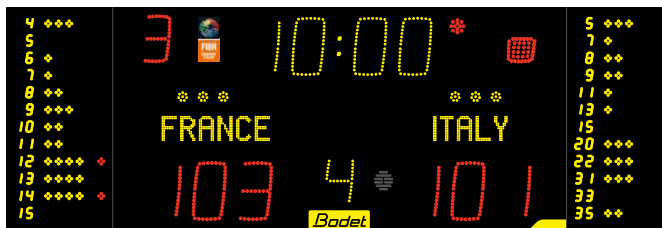

8025-F6 ALPHA