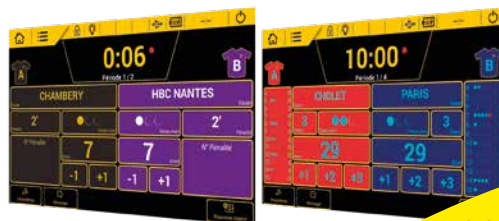

»» ULTRA-CUSTOMISABLE

Your tastes and colour preferences really matter to us! Choice of sport, jersey colours, team names...

»» MULTIPLE

ETHERNET

USB

TV protocol

Load your teams, save your data.

ADVANTAGES

- ✦ Intuitive and user-friendly
- ✦ Touchscreen technology
- ✦ Updates and data imports via USB key
- ✦ Specific interface for each level of sport
- ✦ Multiple connectivity for scoring and data sharing
- ✦ A single keyboard for all sports and for all levels

**+ 40
SPORTS
AVAILABLE!**