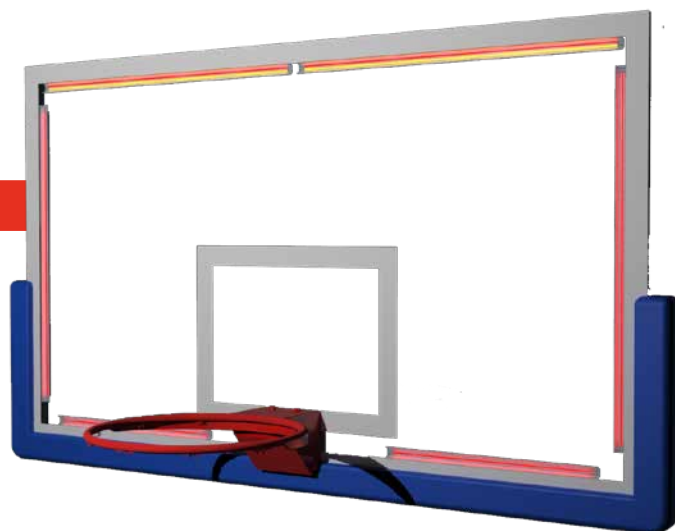

BACKBOARD LED STRIPS

- ✦ Perimeter Red LED strip activated at the end of each period
- ✦ Yellow LED strip activated at the end of possession time