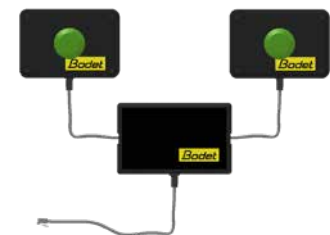

Add-on products: