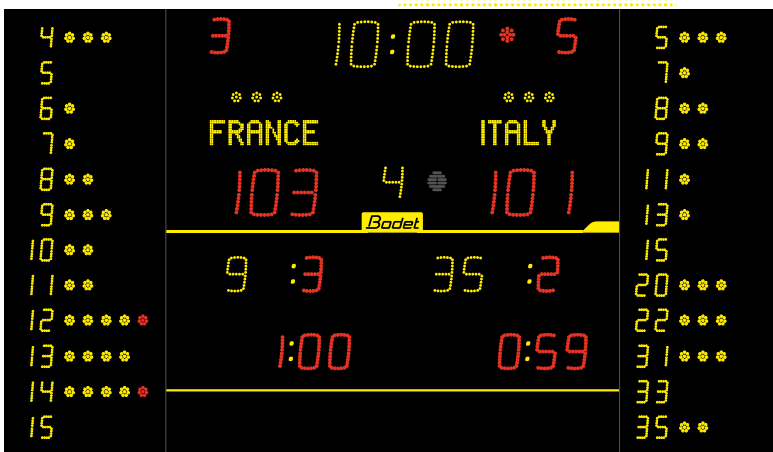

» 20 cm series - Viewing distance 90 m

8020 ALPHA

8T120 ALPHA

8T120-F6 ALPHA

8T220 ALPHA

8NT220 ALPHA

8NT220-F10 ALPHA

	8020	8T120	8T120-F6
Size (L x H x W in mm)	L 2000 H 1000 W 65	L 2000 H 1000 W 65	L 2930 H 1000 W 65
Weight	53	55	85
Game clock / local time	•	•	•
Scores	•	•	•
Time-out	•	•	•
End of period / game clock stopped indicator	•	•	•
Period number	•	•	•
Team fouls	•	•	•
Penalty timers		•	•
Result of the previous sets		•	•
Sets won	•	•	•
Penalty timers with player numbers			
Individual fouls with player numbers			•