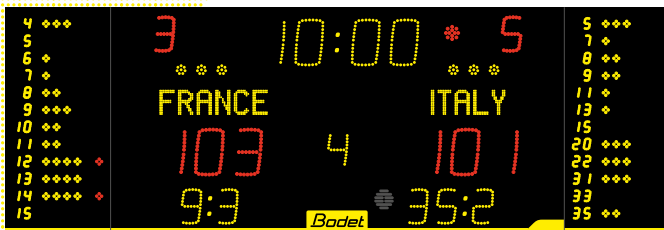

» 20 cm series - Viewing distance 90 m

8020 ALPHA

8T120 ALPHA

8T120-F6 ALPHA

8T220 ALPHA

8NT220 ALPHA

8NT220-F10 ALPHA

	8020	8T120	8T120-F6
Size (L x H x W in mm)	L 2000 H 1000 W 65	L 2000 H 1000 W 65	L 2930 H 1000 W 65
Weight	53	55	85
Game clock / local time	•	•	•
Scores	•	•	•
Time-out	•	•	•
End of period / game clock stopped indicator	•	•	•
Period number	•	•	•
Team fouls	•	•	•
Penalty timers		•	•
Result of the previous sets		•	•
Sets won	•	•	•
Penalty timers with player numbers			
Individual fouls with player numbers			•