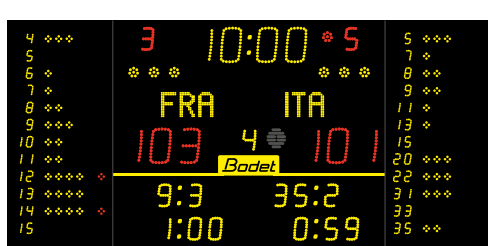

3000 RANGE

» 15 cm series - Viewing distance 60 m

8015 ALPHA

8015-F6 ALPHA

8T215 ALPHA

8T215-F6 ALPHA

	8015	8015-F6	8T215	8T215-F6
Size (L x H x W in mm)	L 1200 H 700 W 65	L 2130 H 1000 W 65	L 1200 H 1000 W 65	L 2130 H 1000 W 65
Weight	24	55	54	84
Game clock / local time	•	•	•	•
Scores	•	•	•	•
Time-out	•	•	•	•
End of period / game clock stopped indicator	•	•	•	•
Period number	•	•	•	•
Team fouls	•	•	•	•
Penalty timers			•	•
Result of the previous sets			•	•
Sets won	•	•	•	•
Individual fouls with player numbers		•		•

» 20 cm series - Viewing distance 90 m

8020 ALPHA

8T120 ALPHA

8T120-F6 ALPHA

8T220 ALPHA

8NT220 ALPHA

8NT220-F10 ALPHA

	8020	8T120	8T120-F6
Size (L x H x W in mm)	L 2000 H 1000 W 65	L 2000 H 1000 W 65	L 2930 H 1000 W 65
Weight	53	55	85
Game clock / local time	•	•	•
Scores	•	•	•
Time-out	•	•	•
End of period / game clock stopped indicator	•	•	•
Period number	•	•	•
Team fouls	•	•	•
Penalty timers		•	•
Result of the previous sets		•	•
Sets won	•	•	•
Penalty timers with player numbers			
Individual fouls with player numbers			•