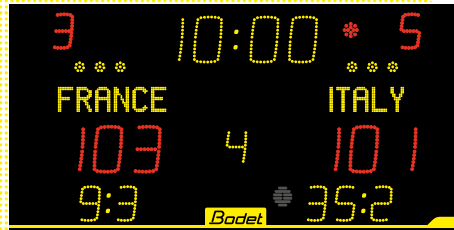

8T120 ALPHA