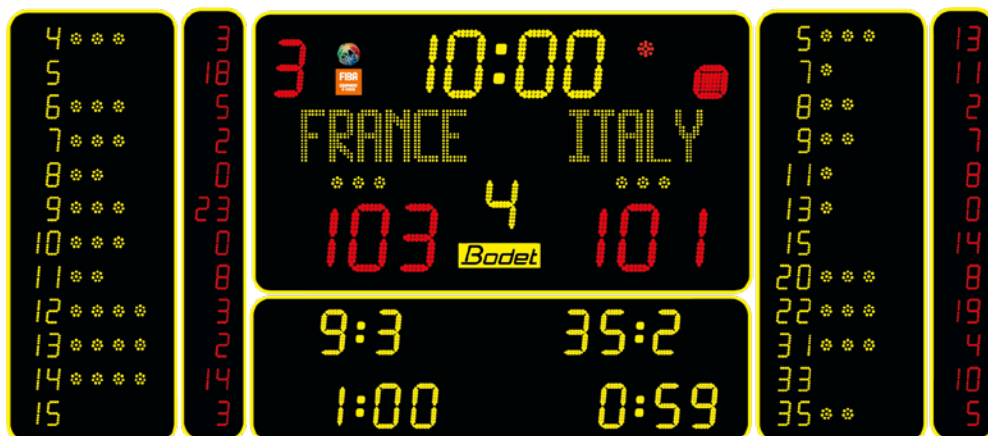

Benefit from our experience in high-level competition!

Bodet Sport is a partner of the FFBB and FIBA federations.

CONTROL SOLUTIONS:

SCOREPAD

- + Size: L 380 x H 200 mm
- + Touchscreen display: 7 inches
- + Wireless or wired communication

- + Central video screen for advertisements and entertainment

- + Programmable team names and player names

Add-on products:

See more products:

Team fouls
4-sided display

6000 RANGE

» 30 cm series - Viewing distance 150 m

6530 ALPHA LEVEL 2

	6030 ALPHA	6530 ALPHA	6730 12P H10 ALPHA	6730 12P H15 ALPHA	6730 16P H10 ALPHA	6730 16P H15 ALPHA
Size (L x H x W in mm)	L 2300 H 1300 W 80	L 4580 H 2000 W 80	L 6090 H 2000 W 80	L 6828 H 2770 W 80	L 6114 H 2640 W 80	L 6828 H 3666 W 80
Weight	70	230	320	560	650	660
FIBA LEVEL	2	2	2	1	1	1
Game clock / local time	•	•	•	•	•	•
Scores	•	•	•	•	•	•
Time-out	•	•	•	•	•	•
End of period / game clock stopped indicator	•	•	•	•	•	•
Period number	•	•	•	•	•	•
Team fouls	•	•	•	•	•	•
Penalty timers		•	•	•	•	•
Result of the previous sets		•	•	•	•	•
Sets won	•	•	•	•	•	•
Points per player		•	•	•	•	•
Penalty timers with player numbers				•	•	•
Individual fouls with player numbers		•	•	•	•	•
Player names			•	•	•	•
Programmable team names	•	•	•	•	•	•