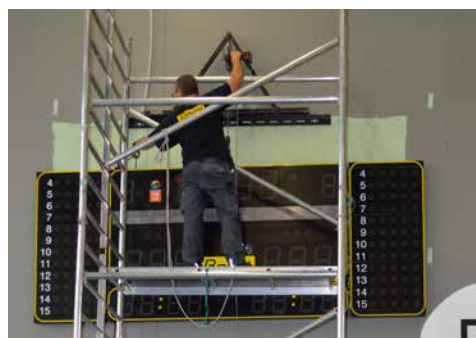

Our expertise puts us in pole position

The international leader in time measurement and management.

As exportation generates a substantial part of the BODET group's turnover, it aims to continue its international expansion.

Today, Bodet Sport is the number one provider of scoring solutions.

» TEAMING UP WITH PARTNERS

Bodet scoreboards have been FIBA certified since 1999. Our R&D team is working closely with sports federations such as FIBA in order to design scoreboards which meet the highest standards of security, quality and technology. Our expertise allow us to be an active player in basketball official competitions worldwide.

To be approved, our products regularly undergo mechanical and functional tests in accredited laboratories to guarantee compliance with the regulations of sports federations.

» WELL ADVISED, WELL TAKEN CARE OF

With a technical and commercial presence worldwide, you benefit from a quick response. To assist you on a daily basis, Bodet offers technical support to answer your questions in a timely manner.