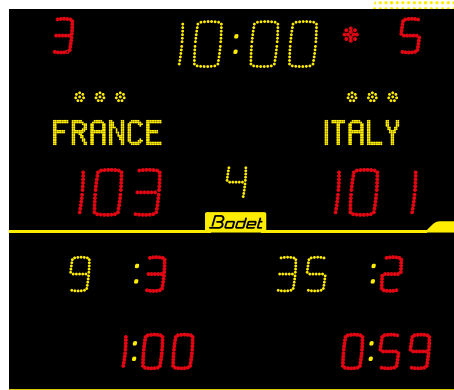

» 20 cm series - Viewing distance 90 m

8020 ALPHA

8T120 ALPHA

8T120-F6 ALPHA

8T220 ALPHA

8NT220 ALPHA

8NT220-F10 ALPHA

	8020	8T120	8T120-F6
Size (L x H x W in mm)	L 2000 H 1000 W 65	L 2000 H 1000 W 65	L 2930 H 1000 W 65
Weight	53	55	85
Game clock / local time	•	•	•
Scores	•	•	•
Time-out	•	•	•
End of period / game clock stopped indicator	•	•	•
Period number	•	•	•
Team fouls	•	•	•
Penalty timers		•	•
Result of the previous sets		•	•
Sets won	•	•	•
Penalty timers with player numbers			
Individual fouls with player numbers			•