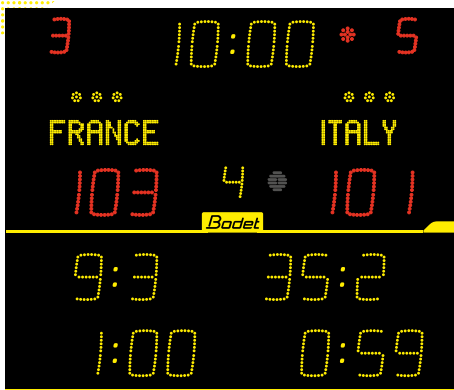

3000 RANGE

» 15 cm series - Viewing distance 60 m

8015 ALPHA

8015-F6 ALPHA

8T215 ALPHA

8T215-F6 ALPHA

	8015	8015-F6	8T215	8T215-F6
Size (L x H x W in mm)	L 1200 H 700 W 65	L 2130 H 1000 W 65	L 1200 H 1000 W 65	L 2130 H 1000 W 65
Weight	24	55	54	84
Game clock / local time	•	•	•	•
Scores	•	•	•	•
Time-out	•	•	•	•
End of period / game clock stopped indicator	•	•	•	•
Period number	•	•	•	•
Team fouls	•	•	•	•
Penalty timers			•	•
Result of the previous sets			•	•
Sets won	•	•	•	•
Individual fouls with player numbers		•		•

» 20 cm series - Viewing distance 90 m

8020 ALPHA

8T120 ALPHA

8T120-F6 ALPHA

8T220 ALPHA

8NT220 ALPHA

8NT220-F10 ALPHA

	8020	8T120	8T120-F6
Size (L x H x W in mm)	L 2000 H 1000 W 65	L 2000 H 1000 W 65	L 2930 H 1000 W 65
Weight	53	55	85
Game clock / local time	•	•	•
Scores	•	•	•
Time-out	•	•	•
End of period / game clock stopped indicator	•	•	•
Period number	•	•	•
Team fouls	•	•	•
Penalty timers		•	•
Result of the previous sets		•	•
Sets won	•	•	•
Penalty timers with player numbers			
Individual fouls with player numbers			•