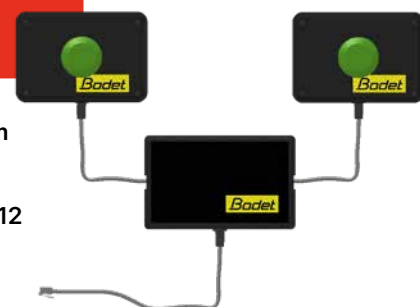

ACCESSORIES

CONTROL SOLUTIONS

SCOREPAD

SECONDARY SCOREPAD

- ✦ Size: L 380 x H 200 mm
- ✦ Touchscreen display: 7 inches
- ✦ Wireless or wired communication
- ✦ Multisport keyboard
- ✦ Use 2 Scorepad for FIBA LEVEL 1 (main + secondary keyboards)

- ✦ USB connection to main scorepad

TIME-OUT PUSH BUTTONS

- ✦ Time-out remote control system
- ✦ Wired communication with the Scorepad keyboard through RJ12 cable

POSSESSION SCOREPAD

- ✦ Size: L 146 x H 91 mm
- ✦ Basketball shot clock keyboard (Connected to the scorepad keyboard)

BOXPRO

- ✦ Interface for TV protocol management and game data sharing with other devices
- ✦ Connected to scorepad keyboard

FIBA level 1 configuration with double-sided 8006 shot clocks

PRICES

SHOT CLOCKS