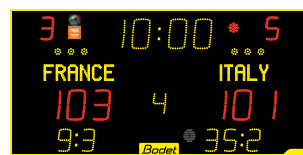

SCOREBOARDS TESTED AGAINST BALL IMPACTS

The scoreboards have been tested by an independent laboratory in accordance with the DIN standard for ball impact resistance.

They were tested with various protocols depending on the sport (types of ball, shot speed, etc.). For example, the test dedicated to the handball scoreboard involved up to 54 shots, up to 84 km/h speed at a distance of 4 meters. The DIN standard meets the requirements of sports federations.

See ball impact video

CONTROL SOLUTIONS

**+ 15
LANGUAGES**

SCOREPAD

With this touchscreen device, you will find it easy to manage all of our indoor and outdoor sports display: Scoreboards and LED video screens.

»» MULTIPLE DISPLAY MEDIA

Multiple display media suitable for all sports!

LED VIDEO SCREEN

SCOREBOARD

TV

»» DIRECT SCORING DISPLAY ON SCREENS

Connect Scorepad directly to monitors HDMI input (LED screens / TVs). Results are displayed in the correct format, with the appropriate layout and sport-specific content.