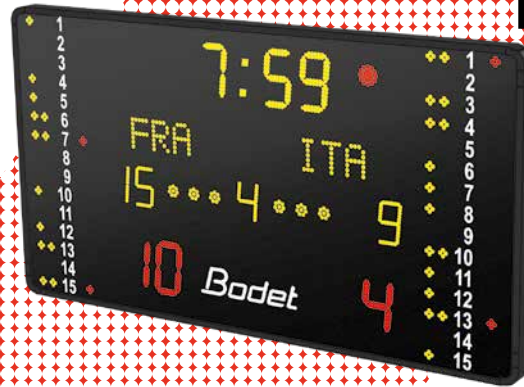

BTX6220 WP ALPHA

Alphanumeric