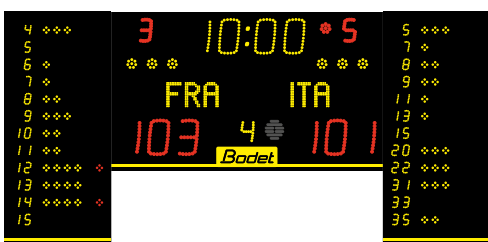

- For displaying a scrolling message and configuring team names

Classic

TEAM SPIRIT

Bodet Sport designs scoreboards meeting the needs and playing level of each team. We offer scoreboards that comply with the precise rules of each individual sport

3000 RANGE

» 15 cm series - Viewing distance 60 m

8015 ALPHA

8015-F6 ALPHA

8T215 ALPHA

8T215-F6 ALPHA

	8015	8015-F6	8T215	8T215-F6
Size (L x H x W in mm)	L 1200 H 700 W 65	L 2130 H 1000 W 65	L 1200 H 1000 W 65	L 2130 H 1000 W 65
Weight	24	55	54	84
Game clock / local time	•	•	•	•
Scores	•	•	•	•
Time-out	•	•	•	•
End of period / game clock stopped indicator	•	•	•	•
Period number	•	•	•	•
Team fouls	•	•	•	•
Penalty timers			•	•
Result of the previous sets			•	•
Sets won	•	•	•	•
Individual fouls with player numbers		•		•